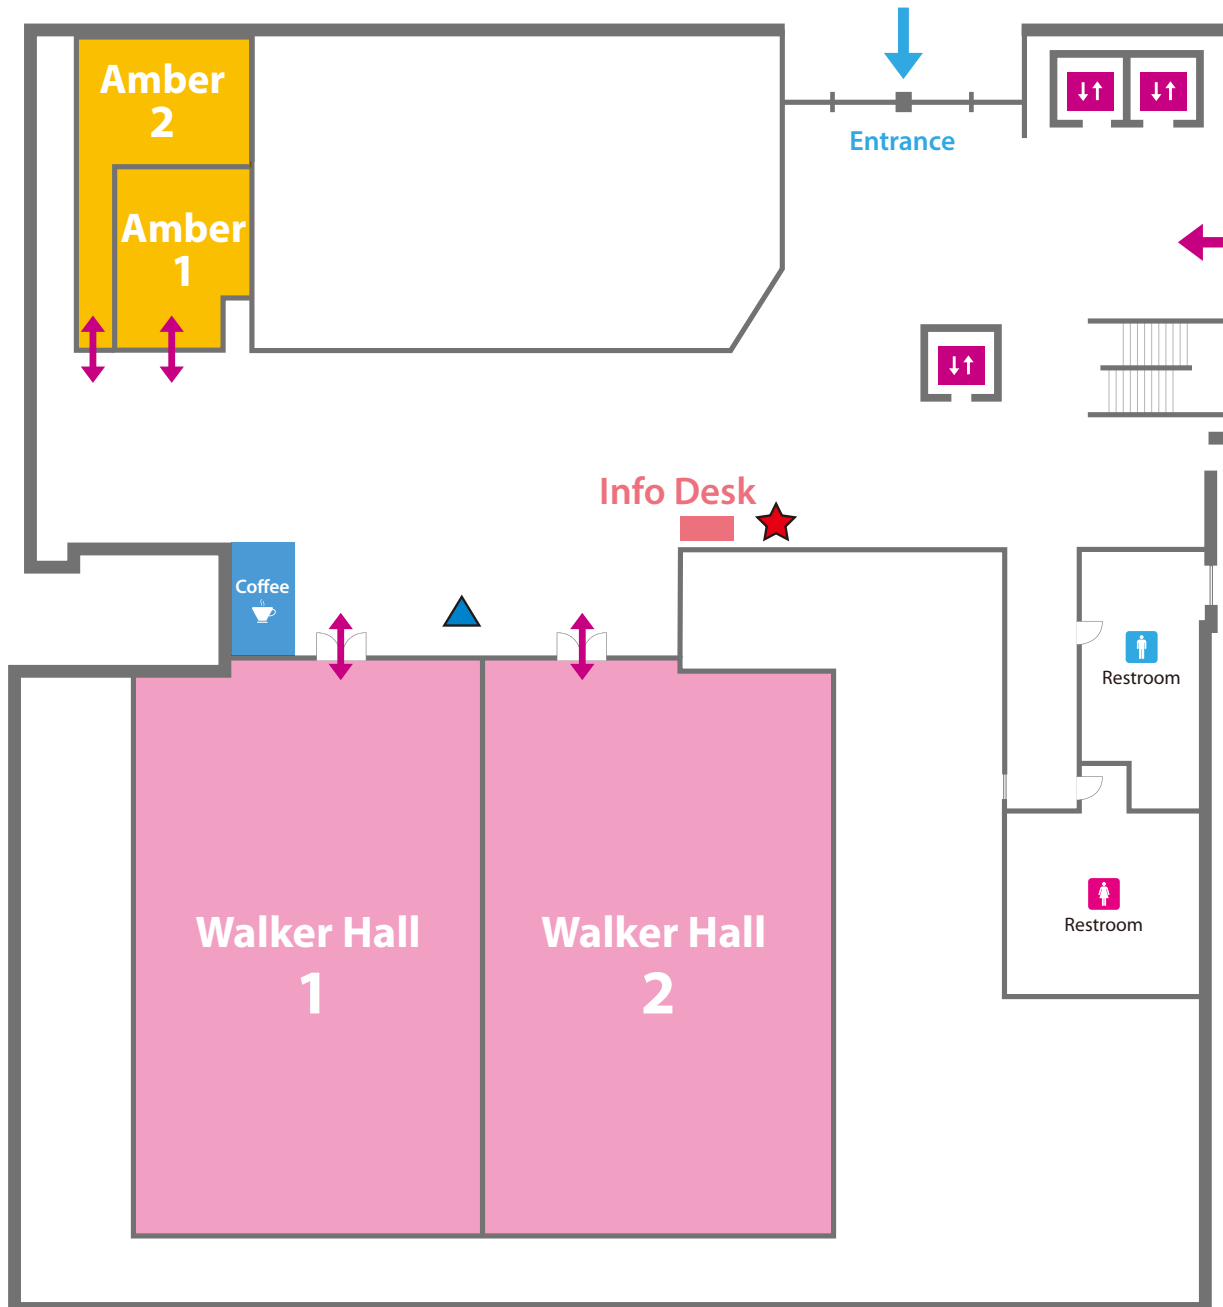

Vista Hall Lobby

Exhibition
 GBCC Lounge
 Charging Desk

★ 문진 데스크
▲ 연수평점
▲ 바코드 리더기

B1F | Grand Hall

Grand Hall Lobby

Registration
GBCC History Wall & Lounge

Grand 1+2+3

Exhibition
ePoster Zone
eOral Zone

Ida 1, 2

Preview Room
Pre-meeting Room 1, 2

★ 문진 데스크
▲ 연수평점
▲ 바코드 리더기

1F | Walker Hall

VISTA
WALKER HALL
SEOUL

GRAND
WALKER HALL
SEOUL

Walker Hall 1

Education Session 1~8
Satellite Symposium 1-2, 3-2
Junior Doctors Forum
Junior Doctors Debate
Session for Breast Cancer Survivors 3, 5
General Assembly

Walker Hall 2

Endoscopic and Robotic Breast Session
OPBS Session 1~3
HBOC Session
Survivorship Session 1~3
Session for Breast Cancer Survivors 1, 2, 4, 6

Amber 1, 2

Pre-meeting Room 3, 4

Walker Hall Lobby

Info Desk

★ 문진 데스크

▲ 연수평점
▲ 바코드 리더기

4F | Art Hall

Art Hall

GBCC-JBCS Joint Meeting 1~2
GBCC Sino-Korean Joint Meeting
ABCN Business Meeting
Nursing Session 1~4
Practicing Breast Surgeons Session 1~4

Pine

Pre-meeting Room 5