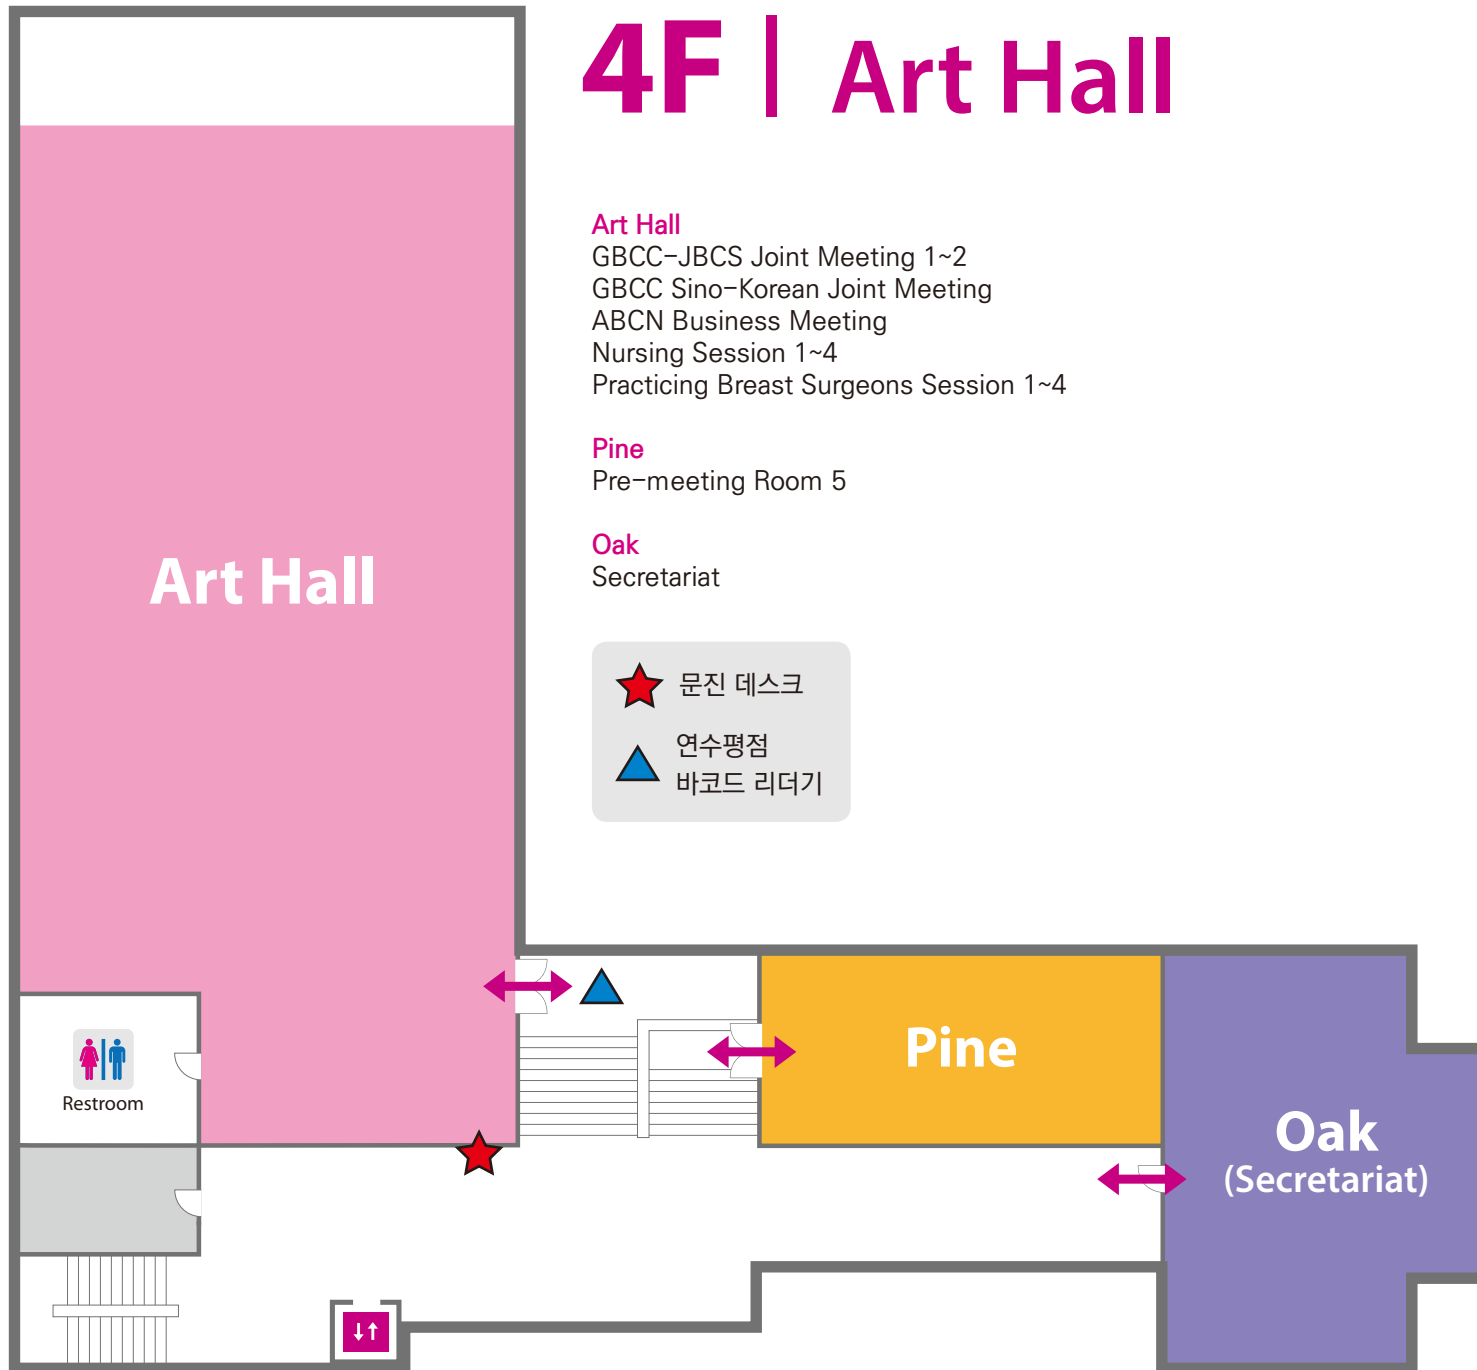

Ida 1, 2

Preview Room
Pre-meeting Room 1, 2

★ 문진 데스크
▲ 연수평점
▲ 바코드 리더기

1F | Walker Hall

VISTA
WALKER HALL
SEOUL

GRAND
WALKER HALL
SEOUL

Walker Hall 1

Education Session 1~8
Satellite Symposium 1-2, 3-2
Junior Doctors Forum
Junior Doctors Debate
Session for Breast Cancer Survivors 3, 5
General Assembly

Walker Hall 2

Endoscopic and Robotic Breast Session
OPBS Session 1~3
HBOC Session
Survivorship Session 1~3
Session for Breast Cancer Survivors 1, 2, 4, 6

Amber 1, 2

Pre-meeting Room 3, 4

Walker Hall Lobby

Info Desk

★ 문진 데스크

▲ 연수평점
▲ 바코드 리더기

4F | Art Hall

Art Hall

GBCC-JBCS Joint Meeting 1~2
GBCC Sino-Korean Joint Meeting
ABCN Business Meeting
Nursing Session 1~4
Practicing Breast Surgeons Session 1~4

Pine

Pre-meeting Room 5

Oak

Secretariat

Art Hall

Restroom

Pine

Oak
(Secretariat)