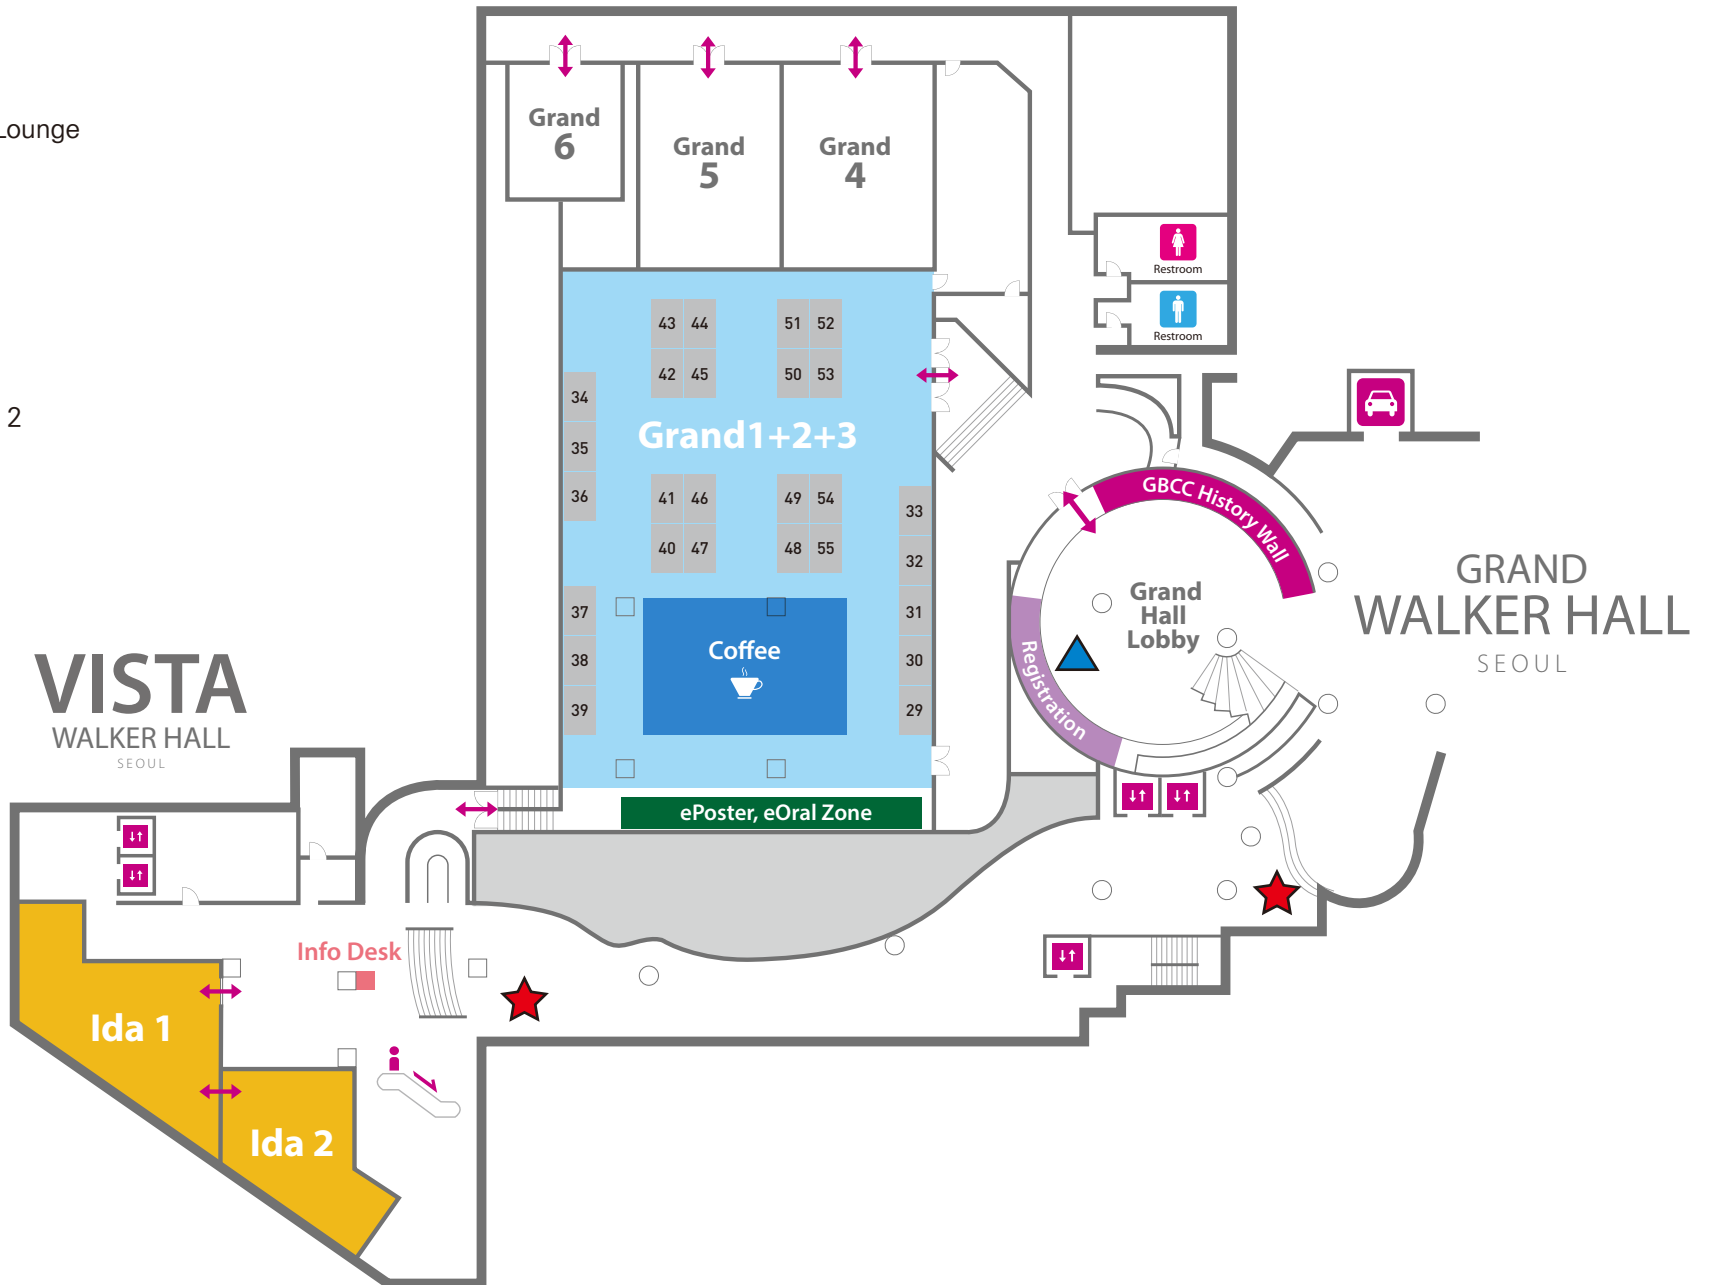

1F

WALKER HALL

AMBER

B1

GRAND HALL

→ PARKING TOWER

IDA

B2

Vista Hall Lobby

Exhibition
 GBCC Lounge
 Charging Desk

★ 문진 데스크
▲ 연수평점
▲ 바코드 리더기

B1F | Grand Hall

Grand Hall Lobby

Registration
GBCC History Wall & Lounge

Grand 1+2+3

Exhibition
ePoster Zone
eOral Zone

Ida 1, 2

Preview Room
Pre-meeting Room 1, 2

★ 문진 데스크
▲ 연수평점
▲ 바코드 리더기

1F | Walker Hall

VISTA
WALKER HALL
SEOUL

GRAND
WALKER HALL
SEOUL

Walker Hall 1

Education Session 1~8
Satellite Symposium 1-2, 3-2
Junior Doctors Forum
Junior Doctors Debate
Session for Breast Cancer Survivors 3, 5
General Assembly

Walker Hall 2

Endoscopic and Robotic Breast Session
OPBS Session 1~3
HBOC Session
Survivorship Session 1~3
Session for Breast Cancer Survivors 1, 2, 4, 6

Amber 1, 2

Pre-meeting Room 3, 4

Walker Hall Lobby