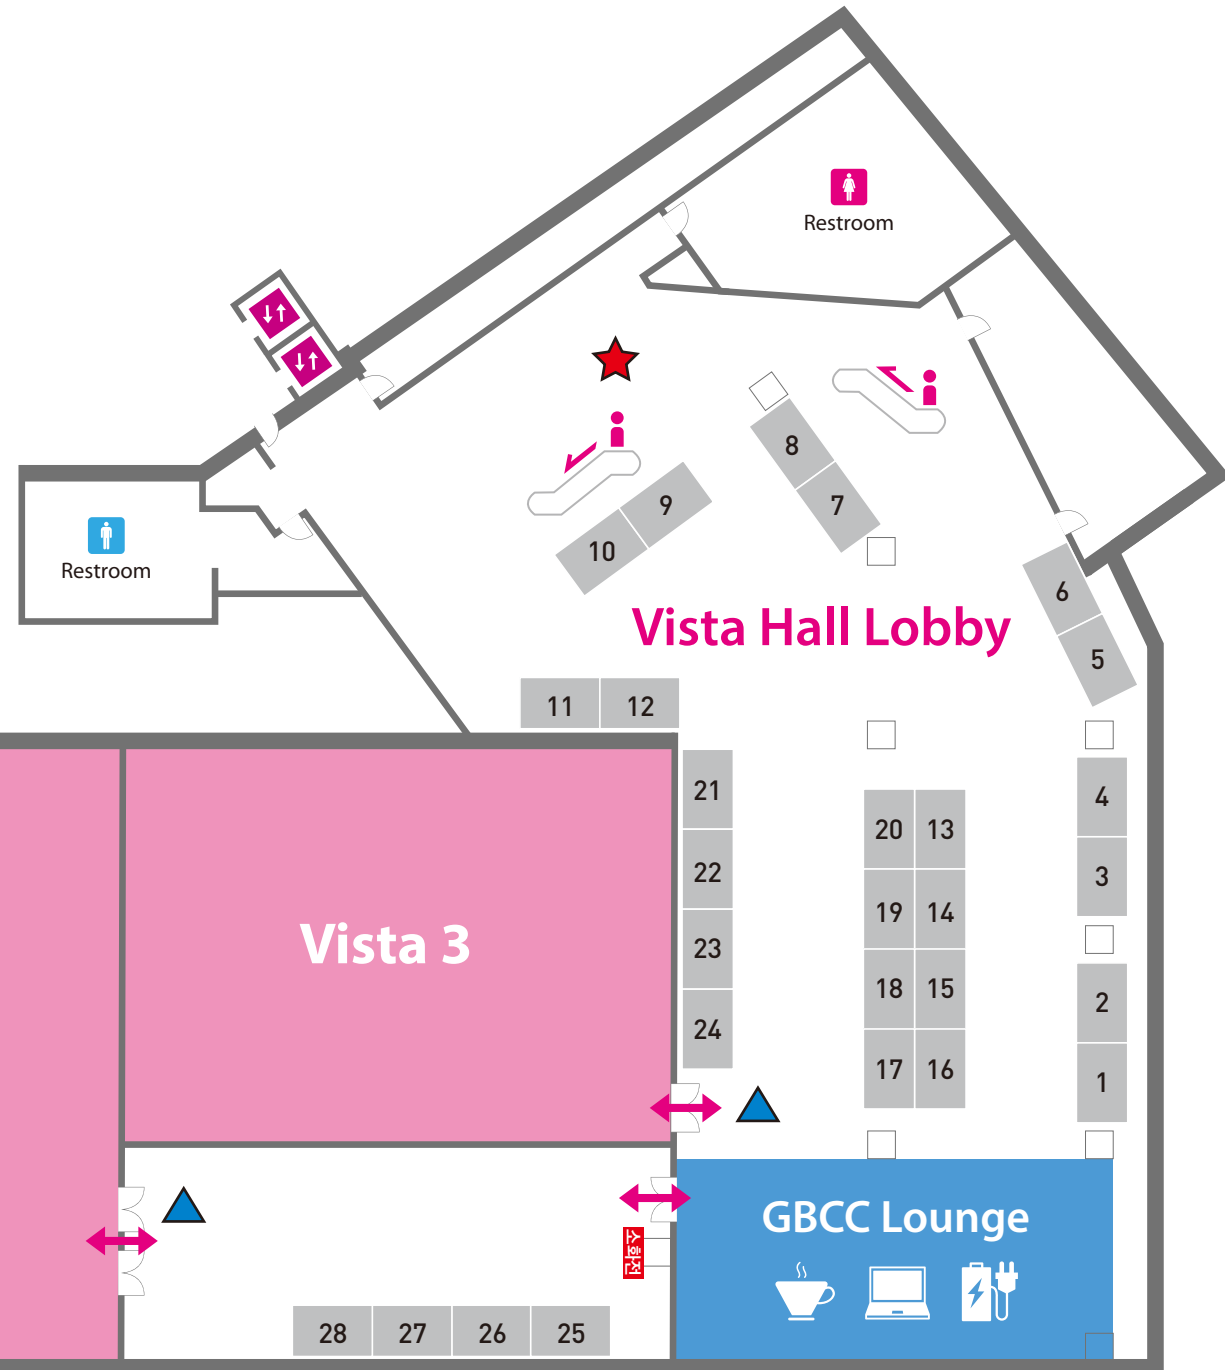

1F

WALKER HALL

AMBER

B1

GRAND HALL

→ PARKING TOWER

IDA

B2

PARKING AREA

VISTA HALL

B2F | Vista Hall

Vista 1+2

Opening/Closing Ceremony
 10th Anniversary Ceremony
 Plenary Lecture 1~6
 Symposium 1~10
 Satellite Symposium 1-1, 2, 3-1, 4, 5, 6

Vista 3

Panel Discussion 1~8
 Special Session 1~4

Vista Hall Lobby

Exhibition
 GBCC Lounge
 Charging Desk

★ 문진 데스크
▲ 연수평점
▲ 바코드 리더기

B1F | Grand Hall

Grand Hall Lobby

Registration
GBCC History Wall & Lounge

Grand 1+2+3

Exhibition
ePoster Zone
eOral Zone

Ida 1, 2

Preview Room
Pre-meeting Room 1, 2

★ 문진 데스크
▲ 연수평점
▲ 바코드 리더기

1F | Walker Hall

VISTA
WALKER HALL
SEOUL

GRAND
WALKER HALL
SEOUL

Walker Hall 1

Education Session 1~8
Satellite Symposium 1-2, 3-2
Junior Doctors Forum
Junior Doctors Debate
Session for Breast Cancer Survivors 3, 5
General Assembly